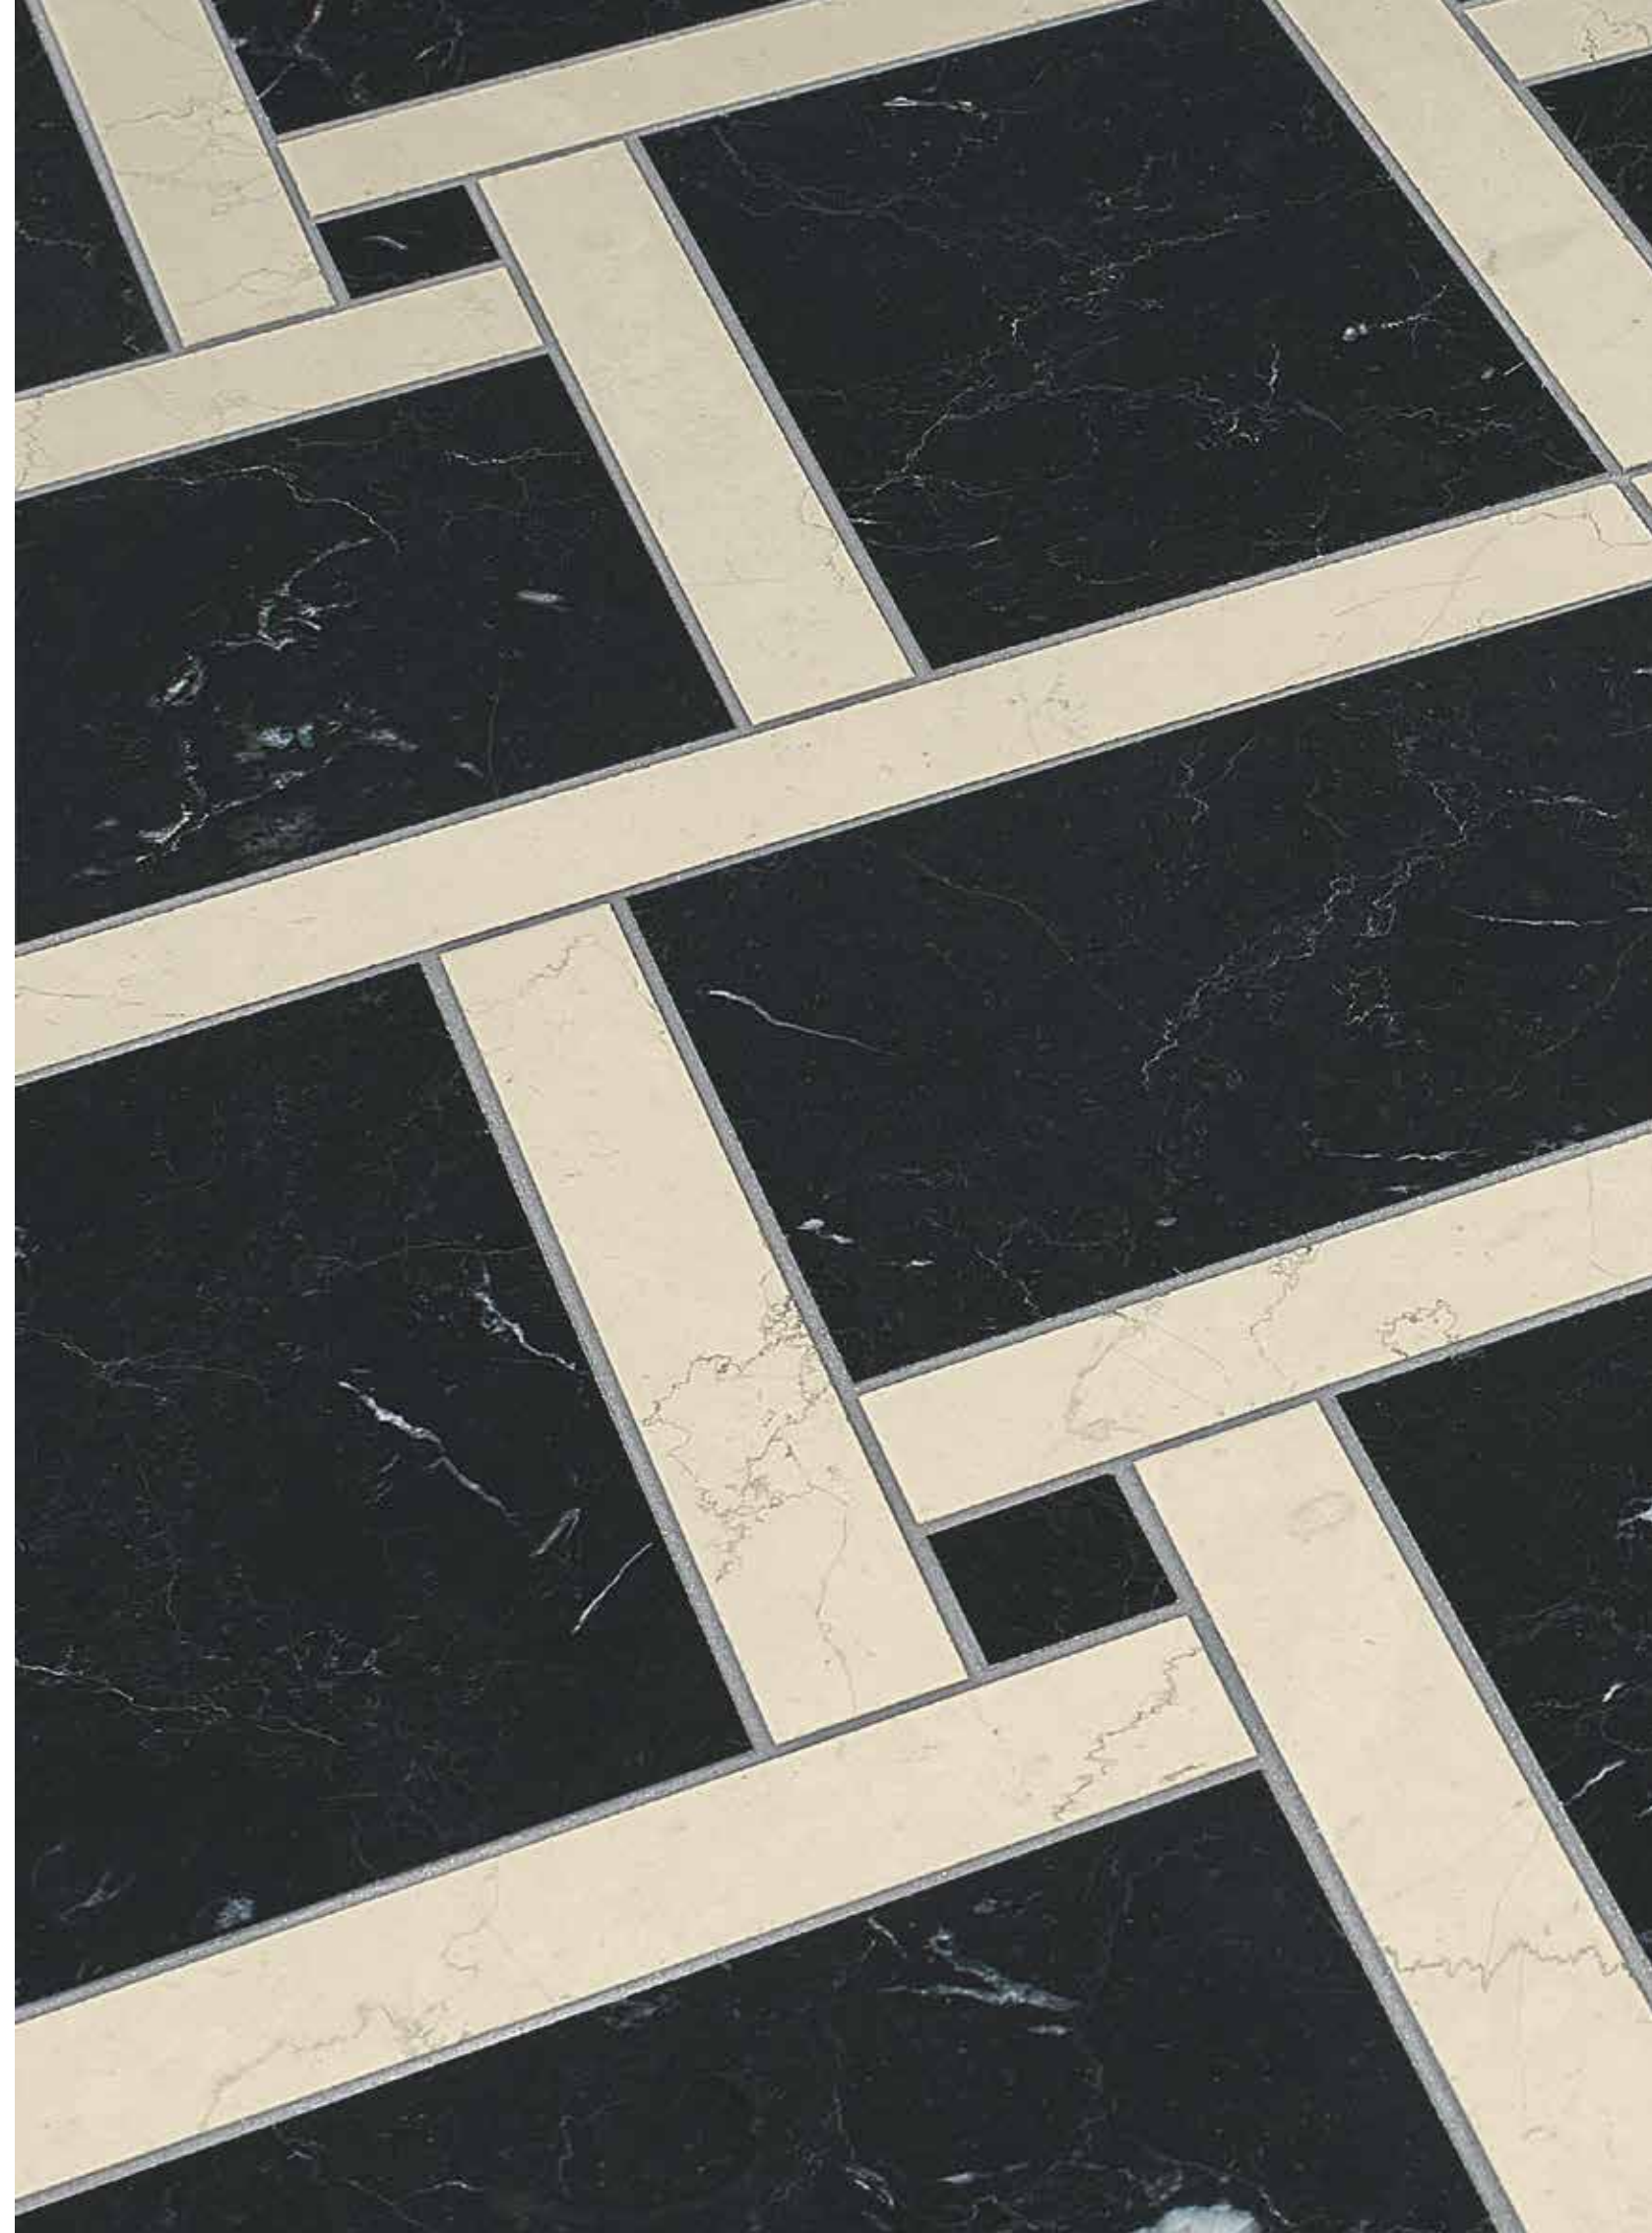

VINCI AVORIO MATT