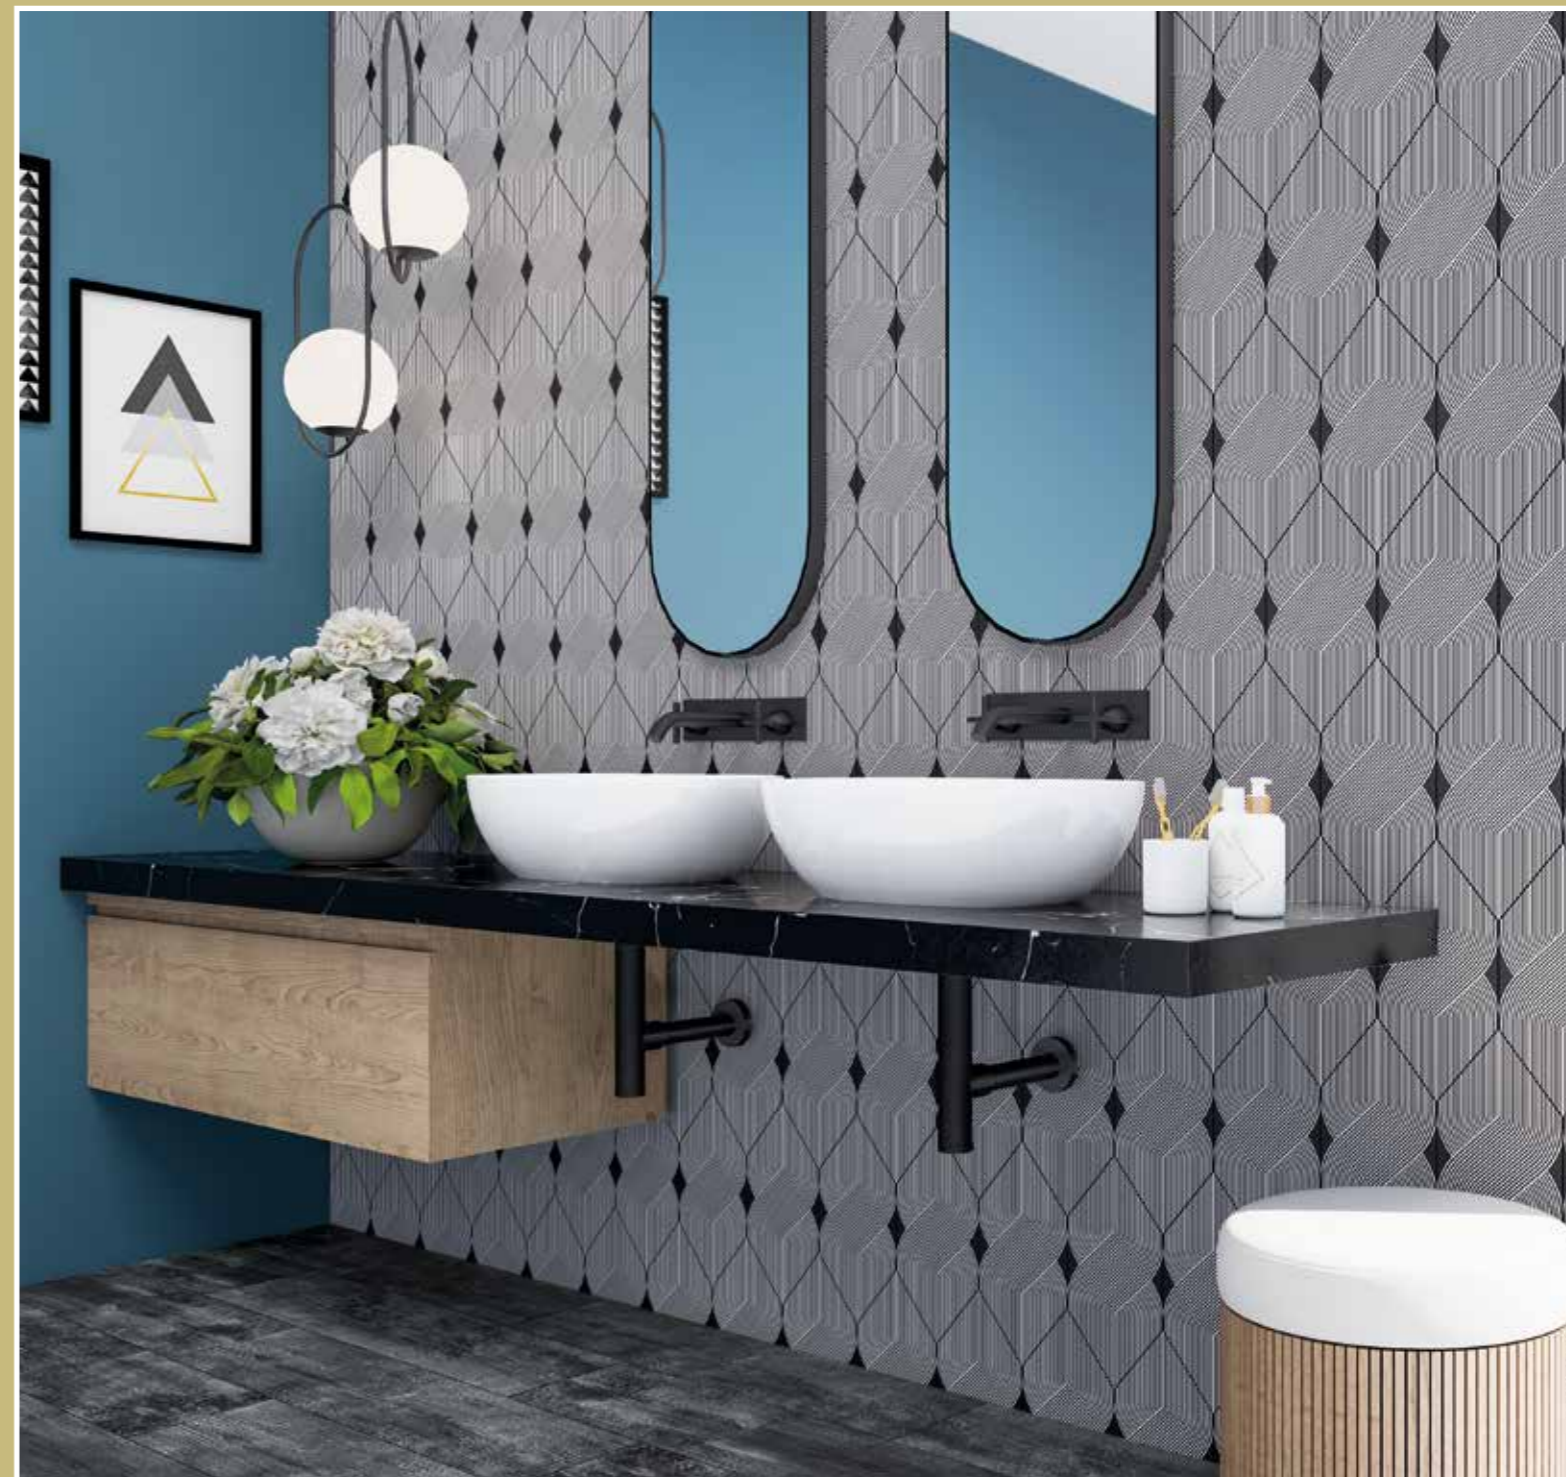

FLOOR TILES: YAKI BLACK 22X90 | WALL TILES: STREAMLINE KAYAK 17X33