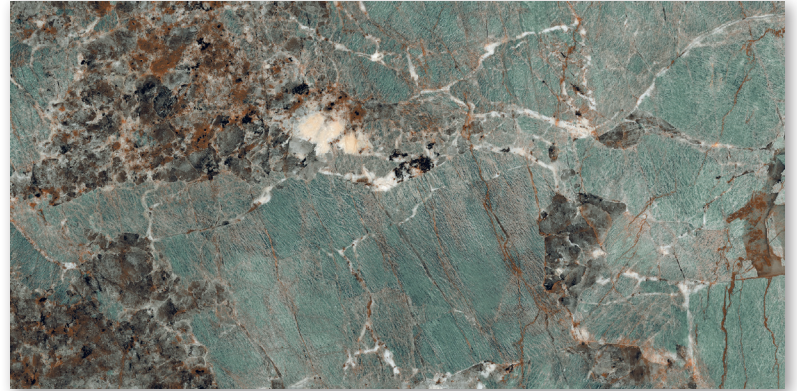

Galaxy Teal P. (8 caras/faces)