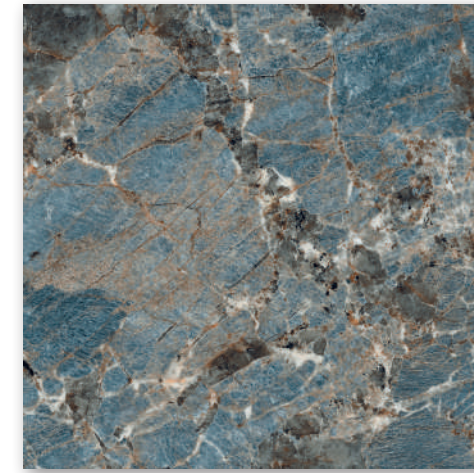

60x120cm
24"x47.2" **COLORS**
Porcelánico Esmaltado Pulido
Polished Glazed Porcelain

Galaxy Aqua P. (16 caras/faces)
60x60cm · 24"x24"