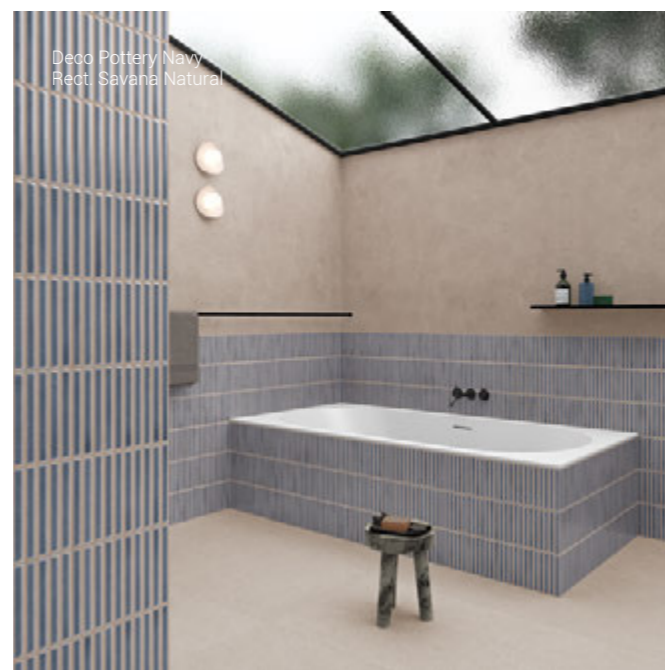

Deco Pottery Apple

Colección de porcelánico decorativo inspirada en la cerámica artesanal reinterpretada como elemento constructivo.

Deco Pottery reinterpreta el concepto de "tierra vista" de la cerámica artesanal, adaptándolo a un relieve de estética actual. La textura natural de la arcilla queda visible enmarcando cada listón, lo que le confiere un aspecto cálido y orgánico y realiza la esencia de los esmaltes aplicados a mano, que se funden con la arcilla creando texturas y efectos únicos gracias a una estudiada aplicación de materia digital.

Collection of decorative porcelain tiles inspired by artisanal pottery reinterpreted as a construction element.

Deco Pottery reinterprets the concept of "visible earth" from artisanal pottery, adapting it to a relief of modern aesthetics. The natural texture of the clay remains visible, framing each strip, giving it a warm and organic appearance and enhancing the essence of the hand-applied glazes, which merge with the clay creating unique textures and effects, thanks to a careful application of digital material.

DECO POTTERY

Inspiración cerámica.
Artesanía en estado puro.
Ceramic inspiration.
Pure craftsmanship.

GF

DECO POTTERY
decoessence

32x62,5 cm / 12,6"x24,6"

COLOR | PORCELÁNICO ESMALTADO
COLOUR | GLAZED PORCELAIN TILES
COULEUR | GRES CERAME EMAILLÉ
FARBE | GLASIERTES FEINSTEINZEUG
ЦВЕТ | КЕРАМОГРАНИТ ГЛАЗУРОВАННЫЙ